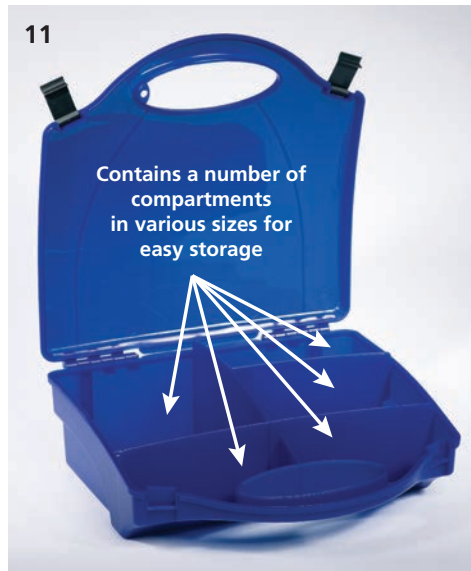

First Aid Boxes - Premier

(Empty)

Steroplast's own Premier first aid boxes in a variety of colours to suit your requirements.

Green - First Aid, Blue - Catering, Red - Burns, Clear - Multipurpose

Premier Box

- Easy access, keeps contents clean, dry and protected
- Durable polypropylene

Box Dimensions: S/M - 27cm x 27cm x 9cm
and L - 34cm x 33cm x 9cm

Fast Check Storage Box

- Clip lid seals the box securely
- Sturdy box keeps contents clean, dry and protected
- 14.5cm x 11.5cm x 4.5cm

Description	Item	Ref
10 Green S/M - Removable compartments	1	8710EB
Green L - Removable compartments	1	8711EB
11 Blue S/M - Rigid compartments	1	8146EBC
12 Red S/M - Rigid compartments	1	8140EBC
13 Clear S/M - No compartments	1	8152EB
14 Storage Box - Clear 'Fast Check'	1	8151EB
15 Free-form Case Medium - 26.5cm x 27.5cm x 9cm	1	8118EB
Free-form Case Large - 34cm x 27cm x 10cm	1	8120EB